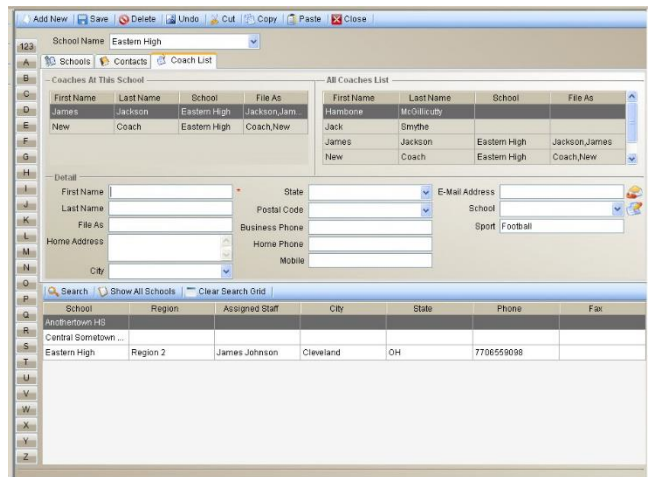

SCHOOLS AND COACHES

... and includes