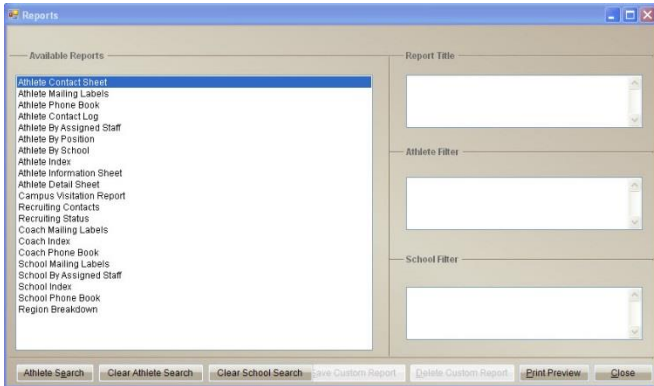

Starting at only \$49 !

EASY- RECRUITER MANAGES

ATHLETES

SCHOOLS AND COACHES

... and includes

FLEXIBLE REPORTING

ON PAPER, TO PDF or MS EXCEL FILES

System Requirements