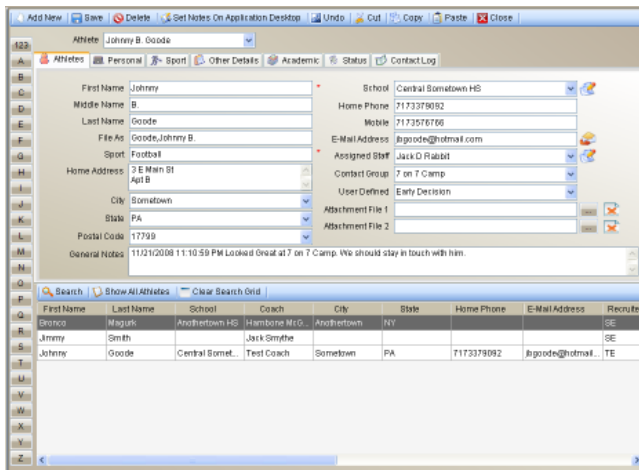

EASY- RECRUITER MANAGES

ATHLETES