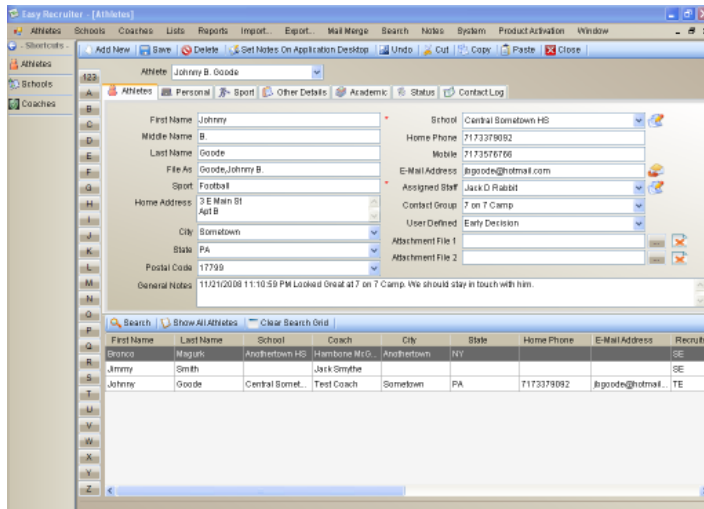

Easy-Recruiter

Version 5

Athletic Recruiting Software

SIMPLE TO INSTALL – Available in **Single User** and **Network** editions. Minimal Setup required. Install the programs and immediately start entering your recruiting data.

SIMPLE TO USE – Point and click access to all program functions. Entering recruiting data is **fast and accurate** and once entered, **data is always at your fingertips** – or just a mouse click or two away.

FLEXIBLE - Supports **multiple sports** “out of the box” – and users can easily change or add sport-specific fields. Built in **reports and labels can be printed “as is” or easily customized** using the Advanced Search feature and then saved for future use.