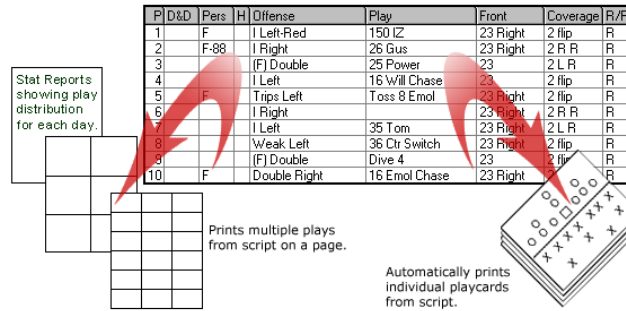

Scripting Features

- Enter practice script into a spreadsheet format.—using “drop-down menus” for Offense, Front and Coverage
- No need to type in the formations. Simply select them from a drop-down list.
- Print play cards directly from your practice script each day.
- Print multiple plays on a page
- Print distributions of offense vs. front, offense vs. coverage, play vs. front, etc.

Save hours a day of drawing playcards by automatically printing them from your script.