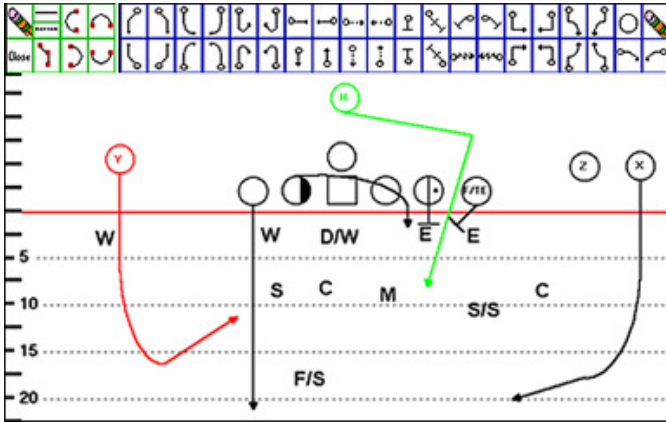

Drawing Features

- Draw routes, blocks and other assignments with a large set of drawing tools.
- Instantly flip the offense or defense left or right or above or below the ball.
- Easily display offensive formations or plays against any combination of fronts and coverages.
- Instantly print a playcard.
- Assign a color to a player and his route or blocks.