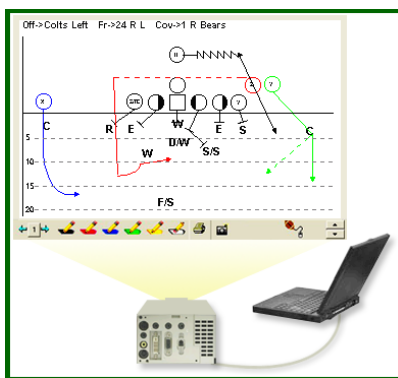

SLIDE SHOW

VIDEO

- Display any section in the play-book in a PowerPoint-like presentation.
- Connect the PC/laptop to a digital projector and project onto a white-board.
- Use the mouse as a telestrator to do free-hand drawing in different colors.
- If digital video is available, show multiple clips of the play with the play diagram.
- The SlideShow plays digital files supported by Microsoft Windows® Media Player.