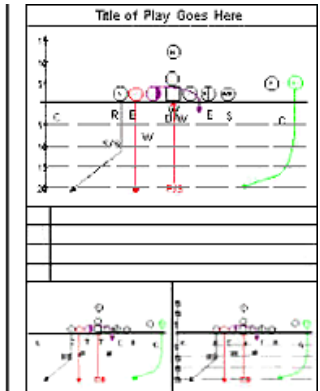

Playbook Features

- Drop plays into boxes on page.
- Word processing capabilities.
- Copy text and tables from other applications.
- Print any page or section of the book.
- Copy pages from one playbook to another.
- Create custom page templates for different style pages. Pro Version only.
- Unlimited number of pages for Pro Version; 75 pages for Youth Version.