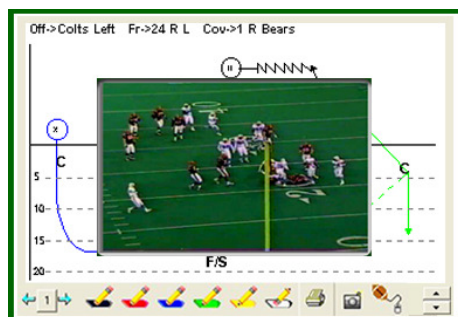

Powerful Printing Capabilities

- Numerous print options
- Print a script and its corresponding play cards in one step
- Print play sheets of 2 to 32 plays per page.

Playbook Layout Capabilities

- Organized like a book—with sections and chapters
- Automatically rennumbers pages
- Extensive library of page templates

SLIDE SHOW

VIDEO

- Display any section in the play-book in a PowerPoint-like presentation.
- Connect the PC/laptop to a digital projector and project onto a white-board.
- Use the mouse as a telestrator to do free-hand drawing in different colors.
- If digital video is available, show multiple clips of the play with the play diagram.
- The SlideShow plays digital files supported by Microsoft Windows® Media Player.