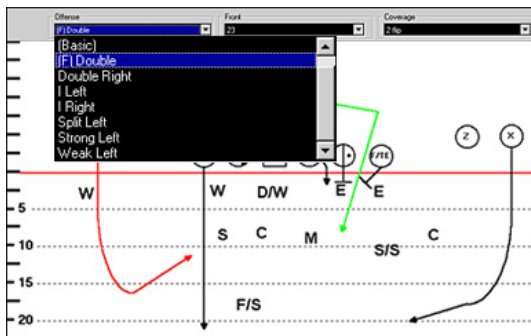

An Easy Drawing Tool

- Draw routes, blocks and other patterns using tools from a drawing template.
- Adjust the direction and length of each line.
- Extend the pattern by clicking a drawing tool and then clicking the end point of a line.