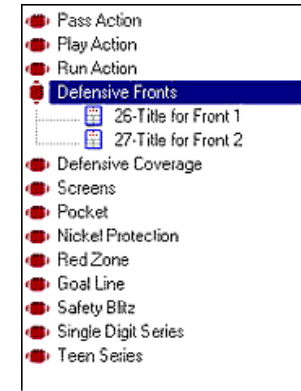

Playbook Features

- Drop plays into boxes on page.
- Word processing capabilities.
- Copy text and tables from other applications.
- Print any page or section of the book.
- Copy pages from one playbook to another.
- Create custom page templates for different style pages. Pro Version only.
- Unlimited number of pages for Pro Version; 75 pages for Youth Version.