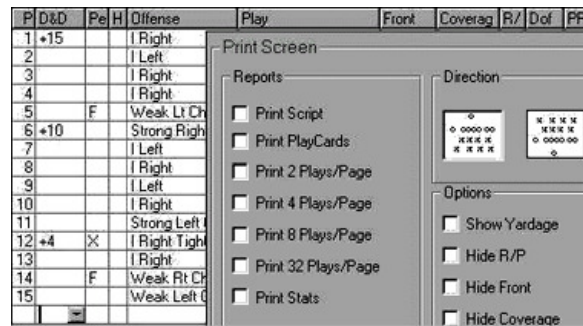

Powerful Printing Capabilities

- Numerous print options
- Print a script and its corresponding play cards in one step
- Print play sheets of 2 to 32 plays per page.